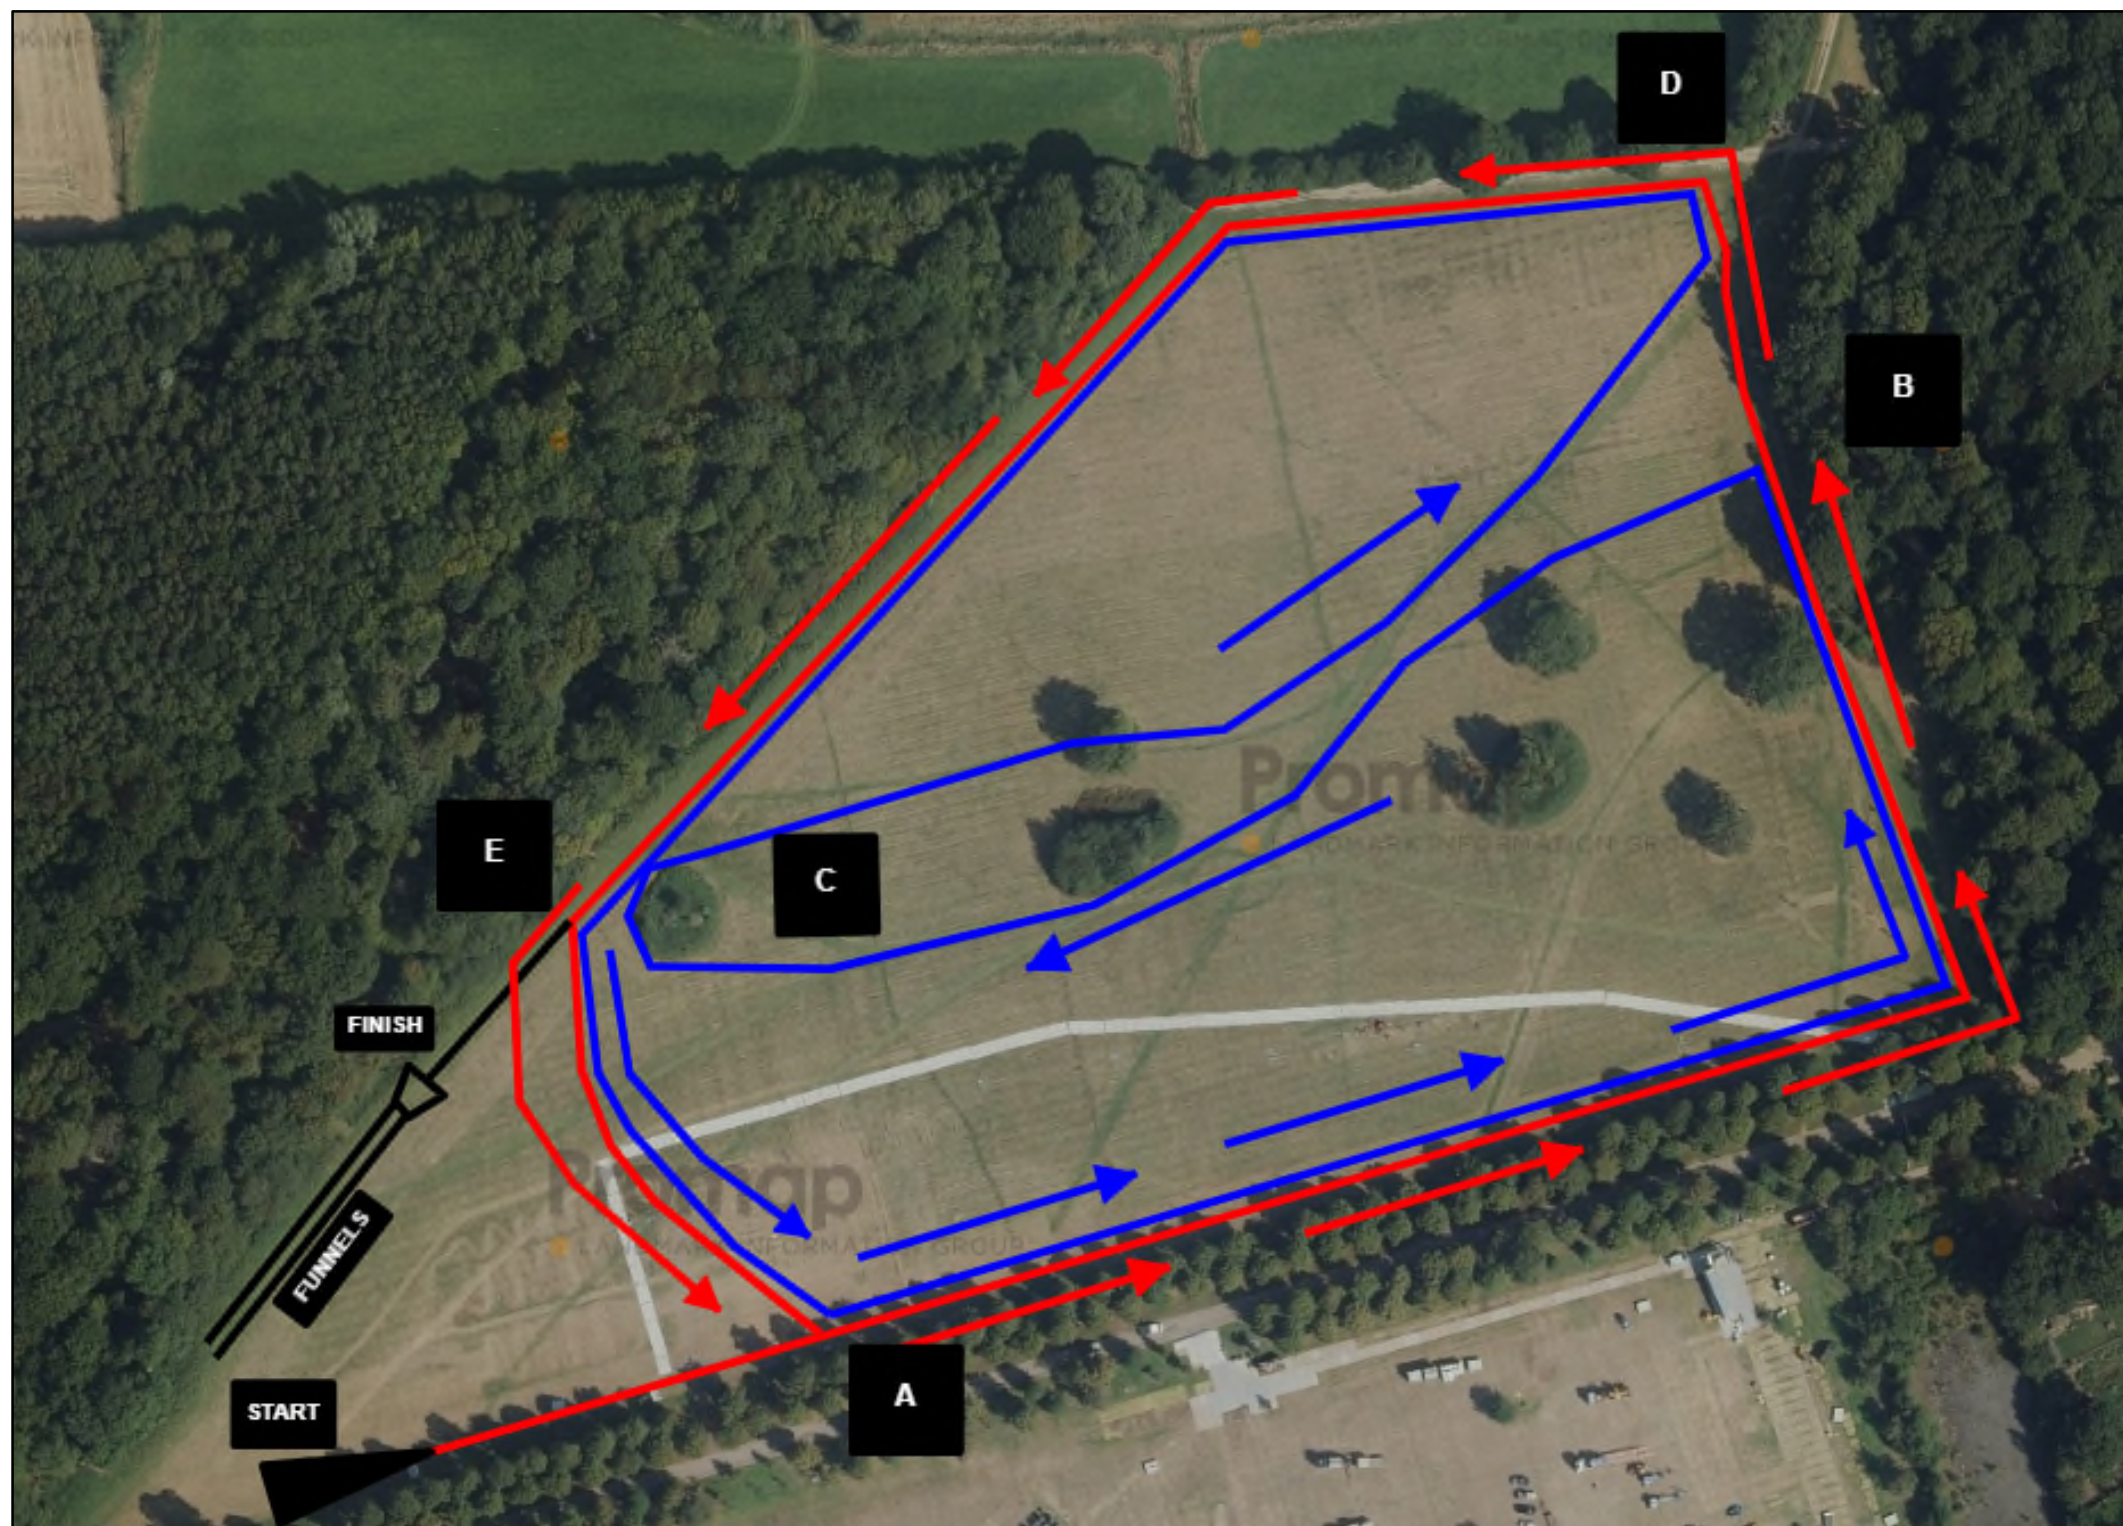

North West London Young Athletes League
Saturday 27 November 2021
Trent Park
Race 3 - Under 15 Boys and Under 15 Girls

One red lap and two blue laps
(Start – A – B – D – E – A – B – C – D – E – A – B – C – D – E - Finish)

4,000 metres (approx.)