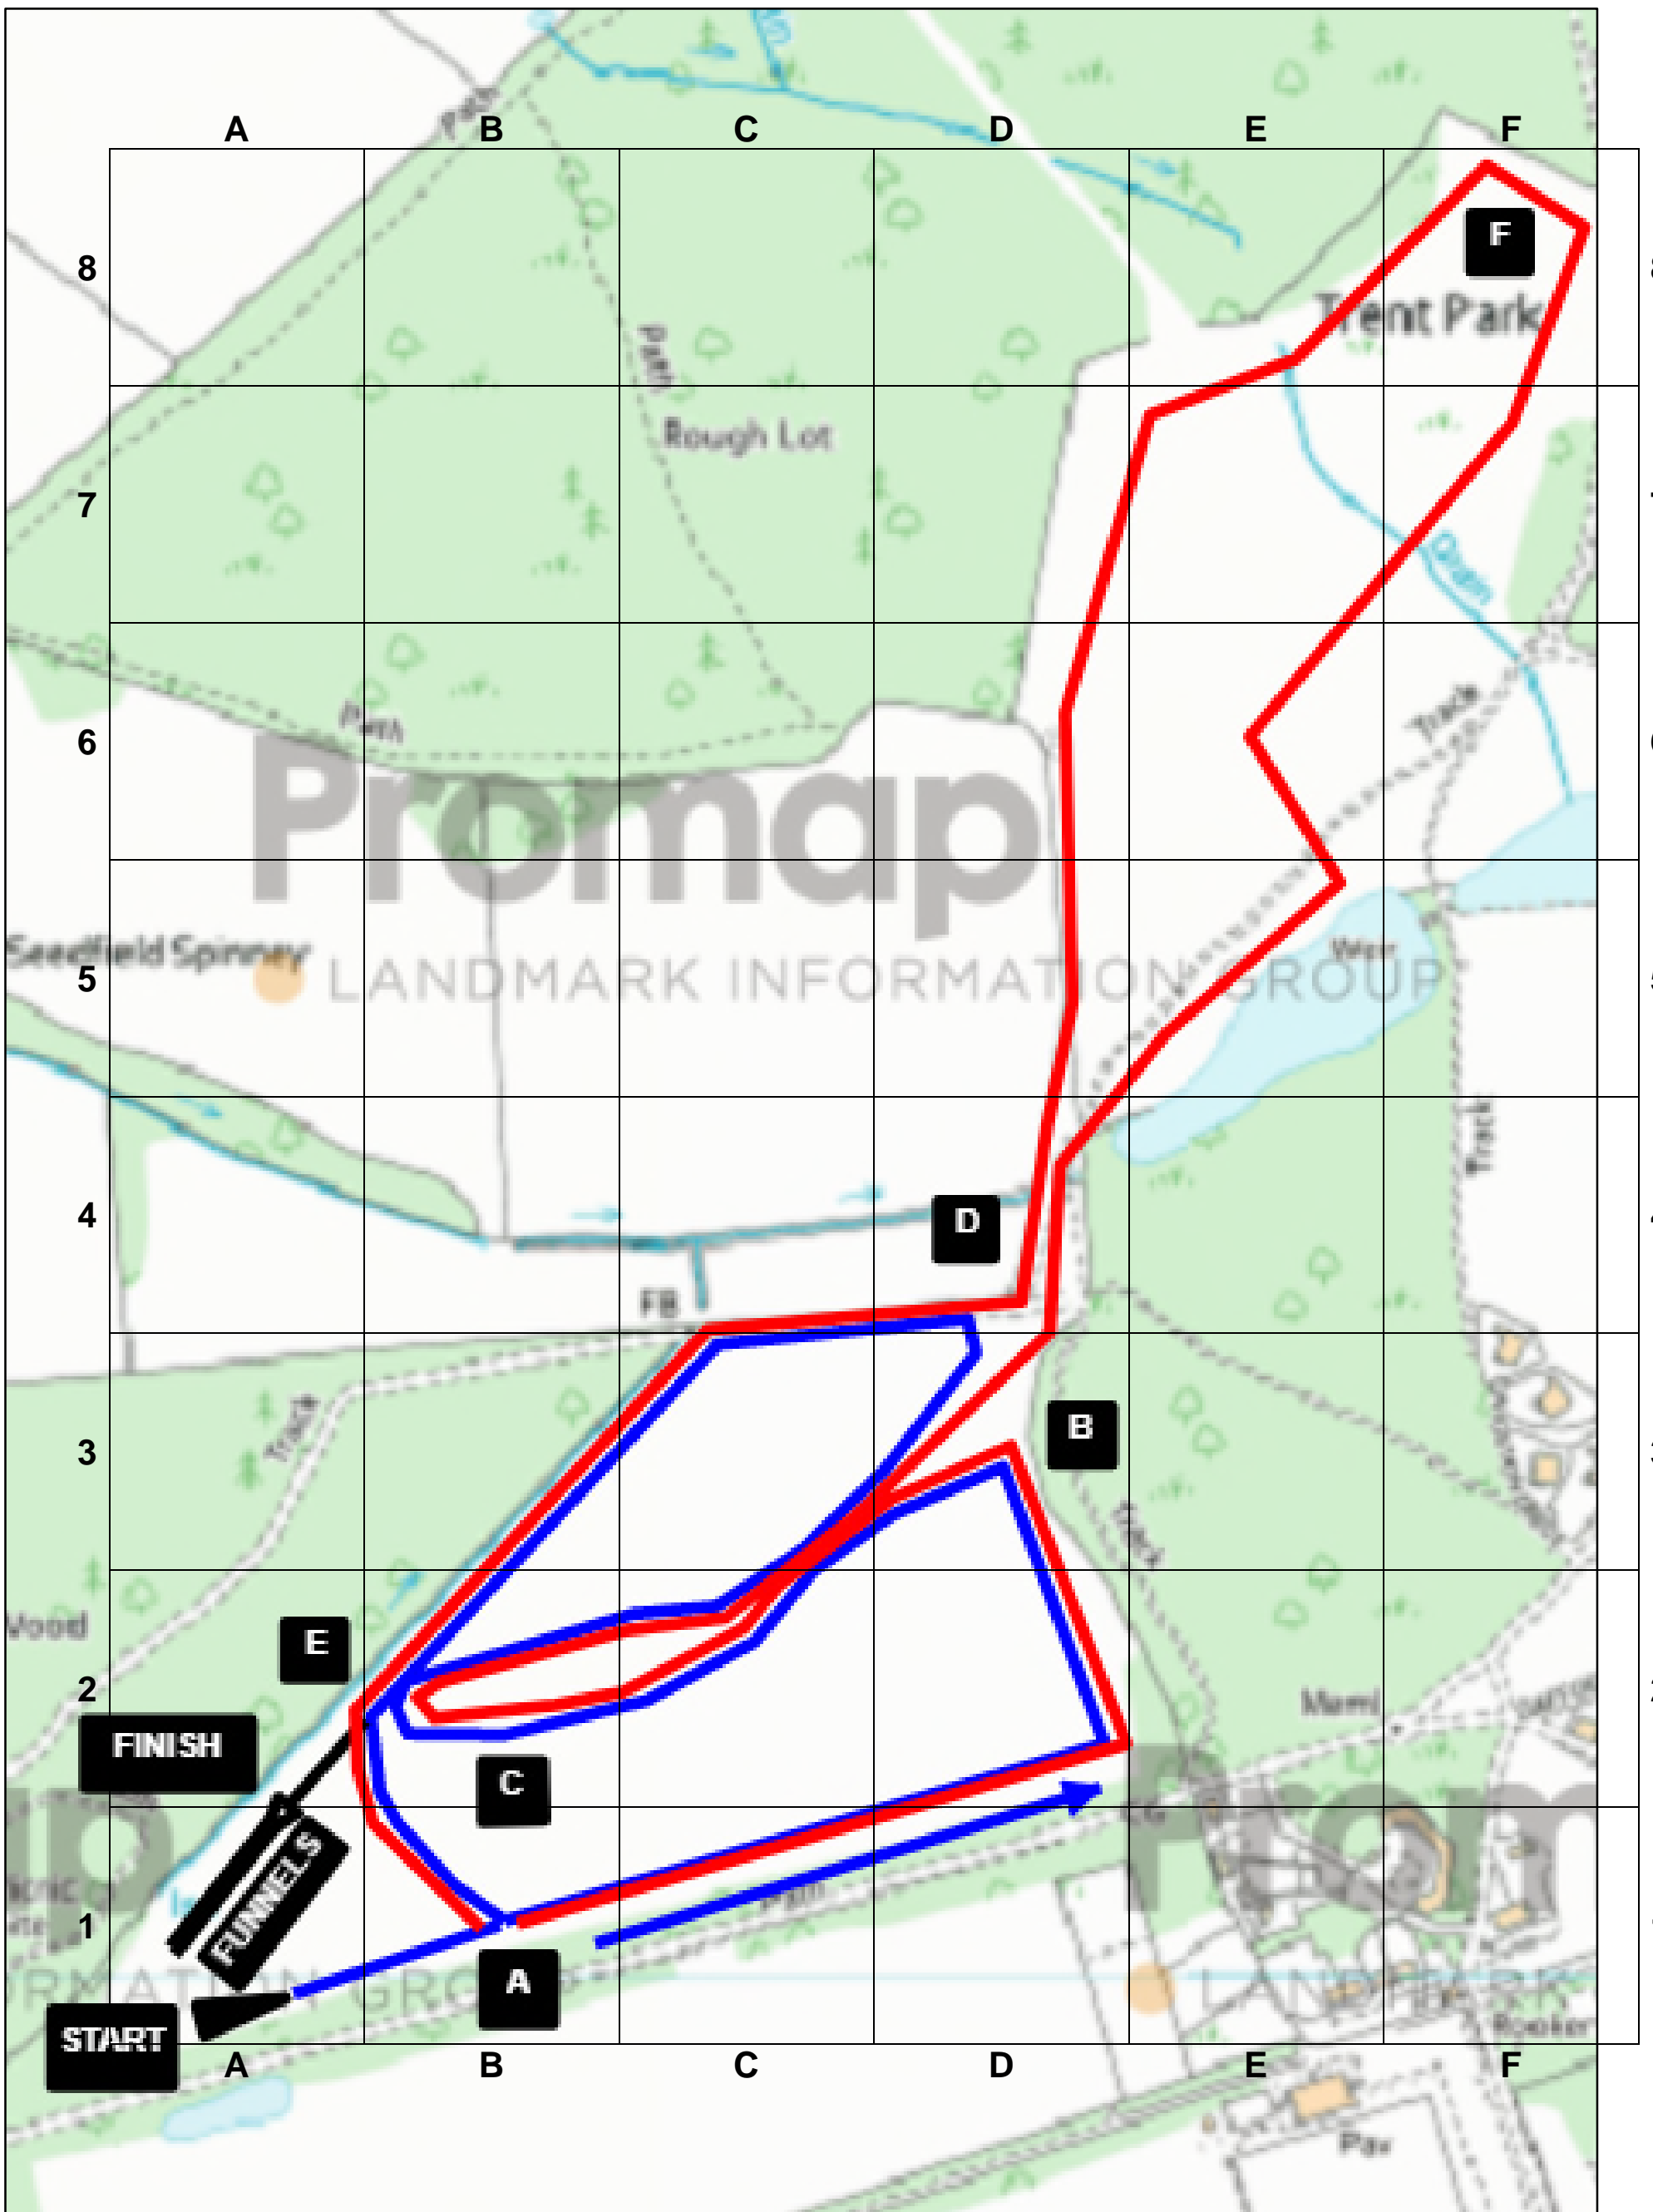

North West London Young Athletes League
Saturday 27 November 2021
Trent Park
Race 3 - Under 15 Boys and Under 15 Girls

One red lap and two blue laps
(Start – A – B – D – E – A – B – C – D – E – A – B – C – D – E - Finish)

4,000 metres (approx.)

North West London Young Athletes League
Saturday 27 November 2021
Trent Park
Race 4 - Under 17 Boys and Under 17 Girls

<p>Three blue laps (Start – A – B – C – D – E - A – B – C – D - E - A – B – C – D – E - Finish)</p>	<p>5,000 metres (approx.)</p>
---	-------------------------------

Fraternity Cup & Sorority Cup and Chingford League
Saturday 27 November 2021
Trent Park

<p>One blue lap and two red laps (Start – A – B – C – D – E – A – B – C – D – F – D – E – A – B – C – D – F – D – E – Finish)</p>	<p>8,000 metres (approx.)</p>
---	-----------------------------------

Post Codes (to be used in case of emergency)

- South West part of course
 (grid square A1) – EN4 0JZ
- South East Part of Course
 (Grid Square F1) – EN4 0PS
- Northern Part of Course
 (Grid Square F8) – EN4 0QA