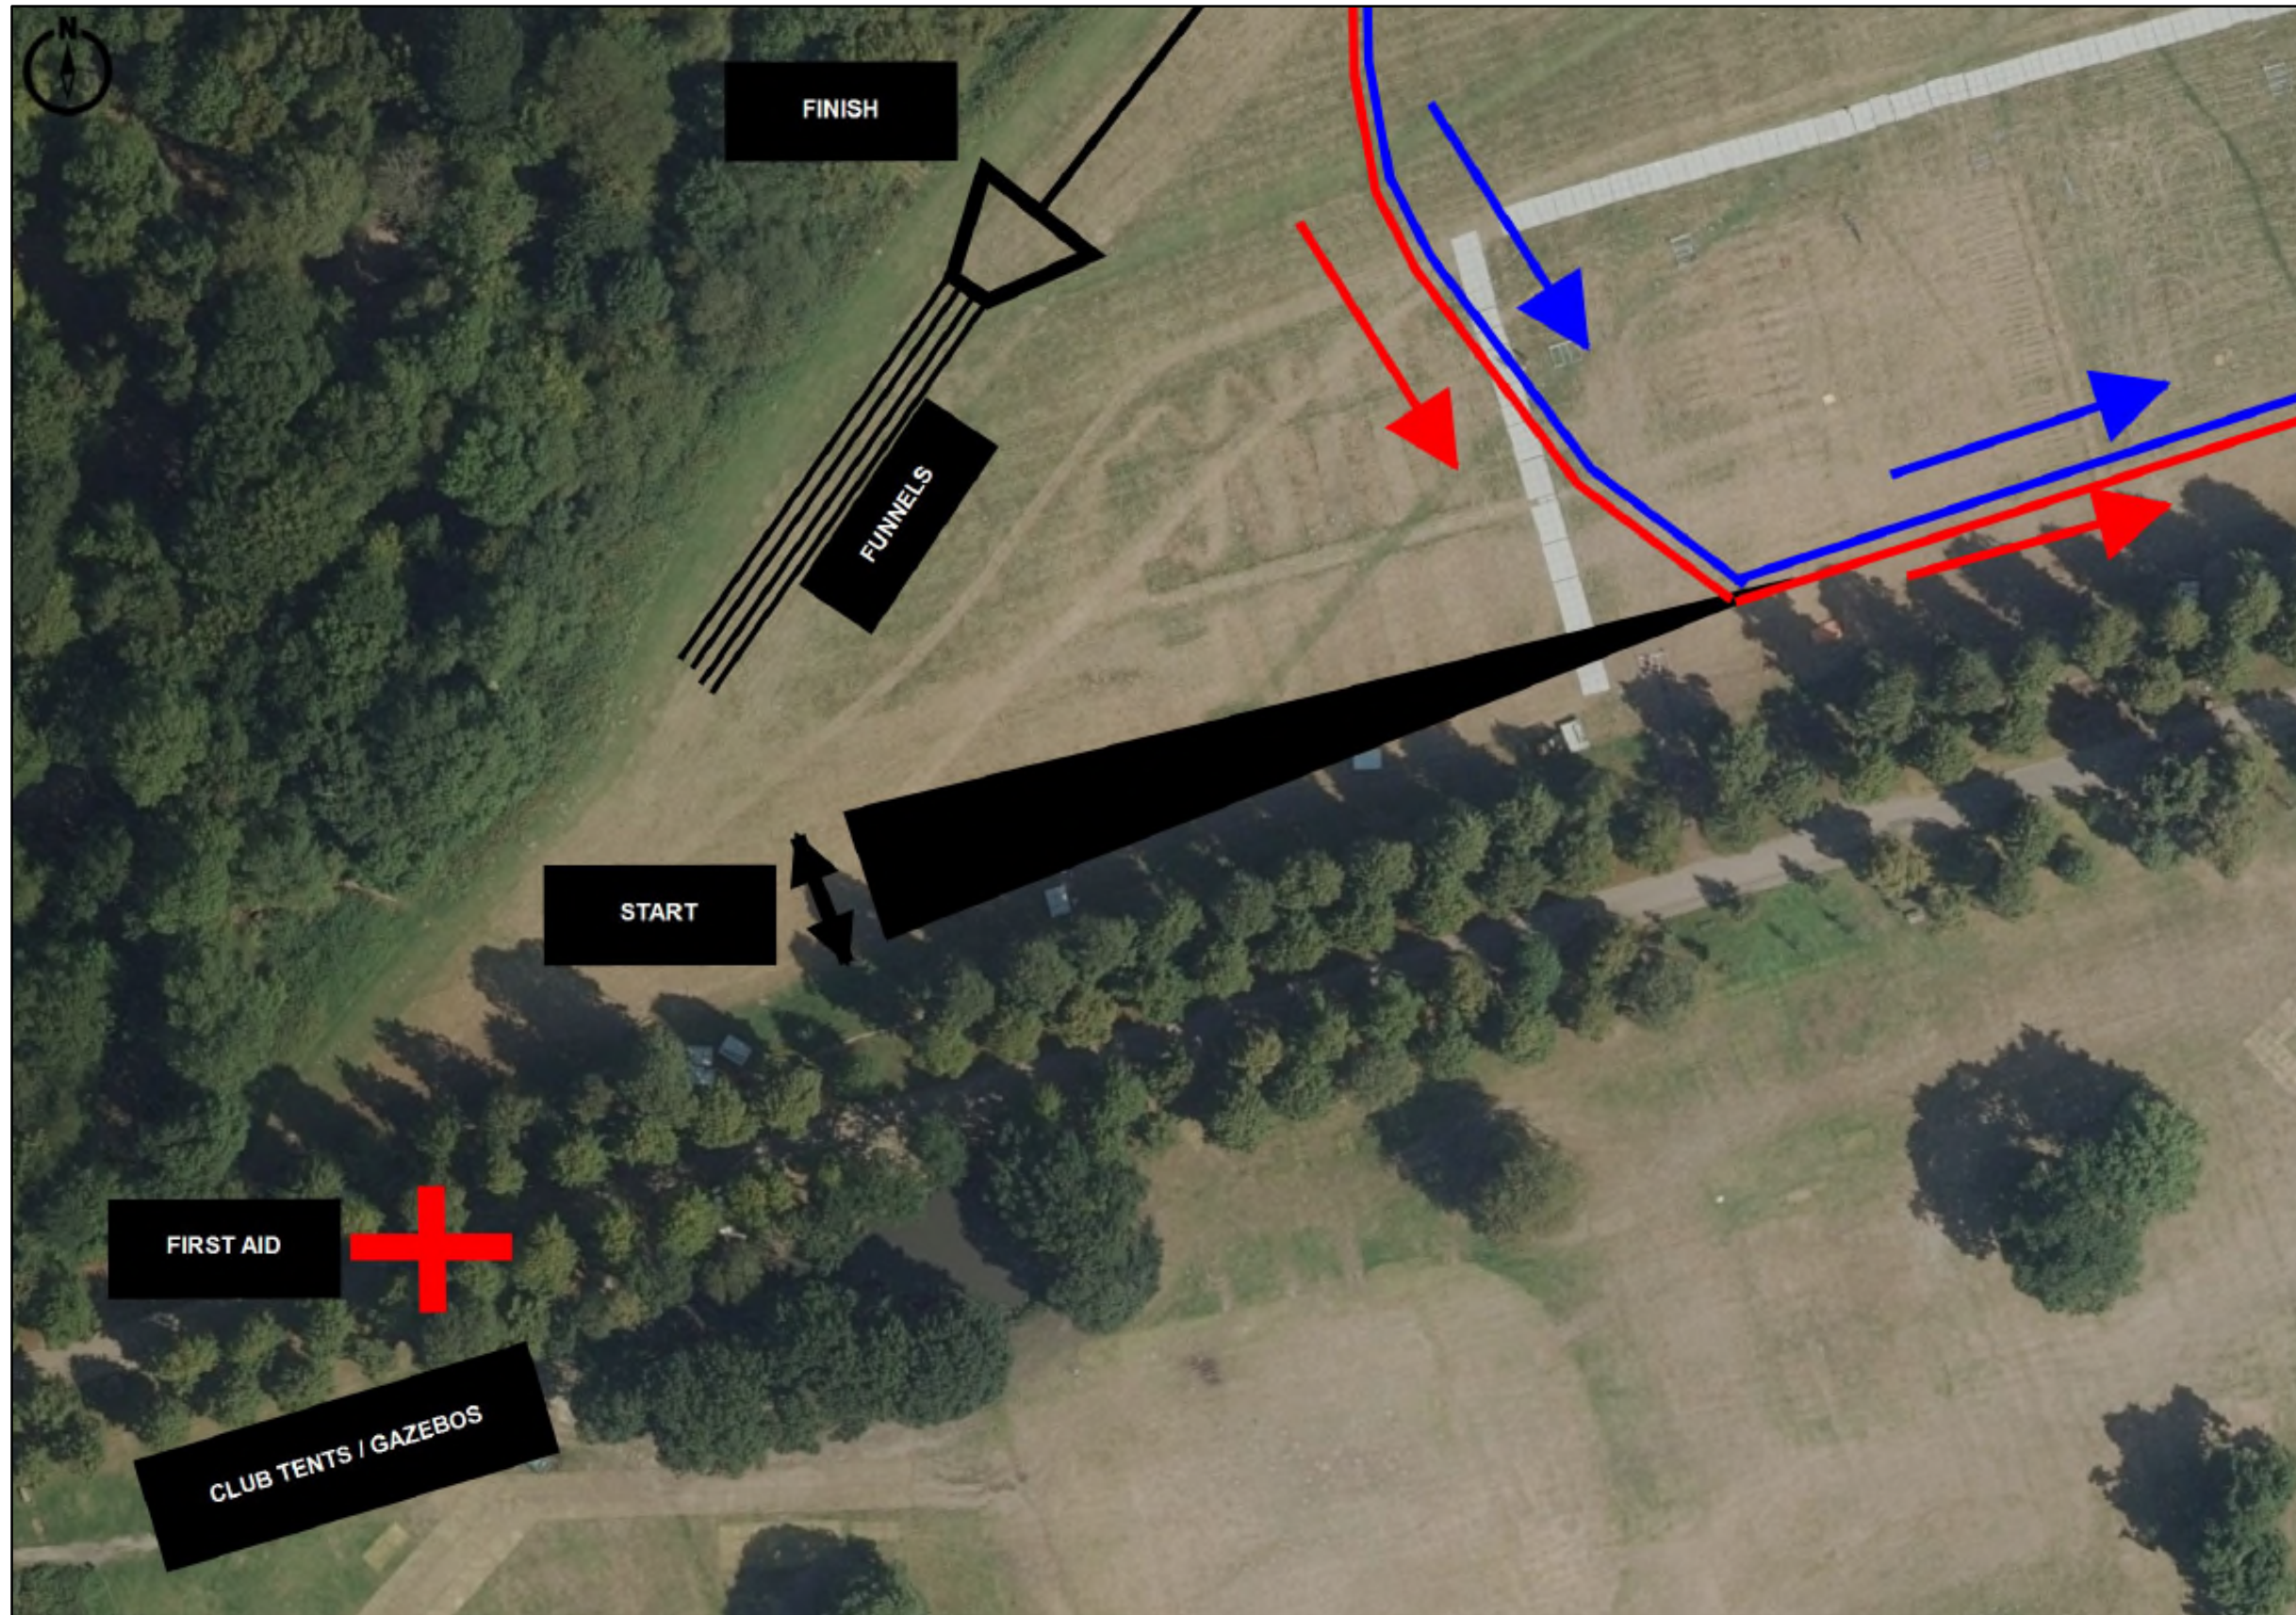

North West London Young Athletes League and
Fraternity Cup & Sorority Cup and Chingford League
Saturday 27 November 2021
Trent Park
Start and Finish Area

North West London Young Athletes League
Saturday 27 November 2021
Trent Park
Race 1 - Under 11 Boys and Under 11 Girls
Race 2 - Under 13 Boys and Under 13 Girls

Under 11 Boys and U11 Girls	Two red laps (Start – A – B – D – E – A – B – D – E - Finish)	2,000 metres (approx.)
Under 13 Boys and U13 Girls	Three red laps (Start – A – B – D – E – A – B – D – E - A – B – D – E - Finish)	3,000 metres (approx.)

4,000 metres (approx.)

North West London Young Athletes League
Saturday 27 November 2021
Trent Park
Race 4 - Under 17 Boys and Under 17 Girls

<p>Three blue laps (Start – A – B – C – D – E - A – B – C – D - E - A – B – C – D – E - Finish)</p>	<p>5,000 metres (approx.)</p>
---	-------------------------------

Fraternity Cup & Sorority Cup and Chingford League
Saturday 27 November 2021
Trent Park

<p>One blue lap and two red laps (Start – A – B – C – D – E – A – B – C – D – F – D – E – A – B – C – D – F – D – E – Finish)</p>	<p>8,000 metres (approx.)</p>
---	-----------------------------------