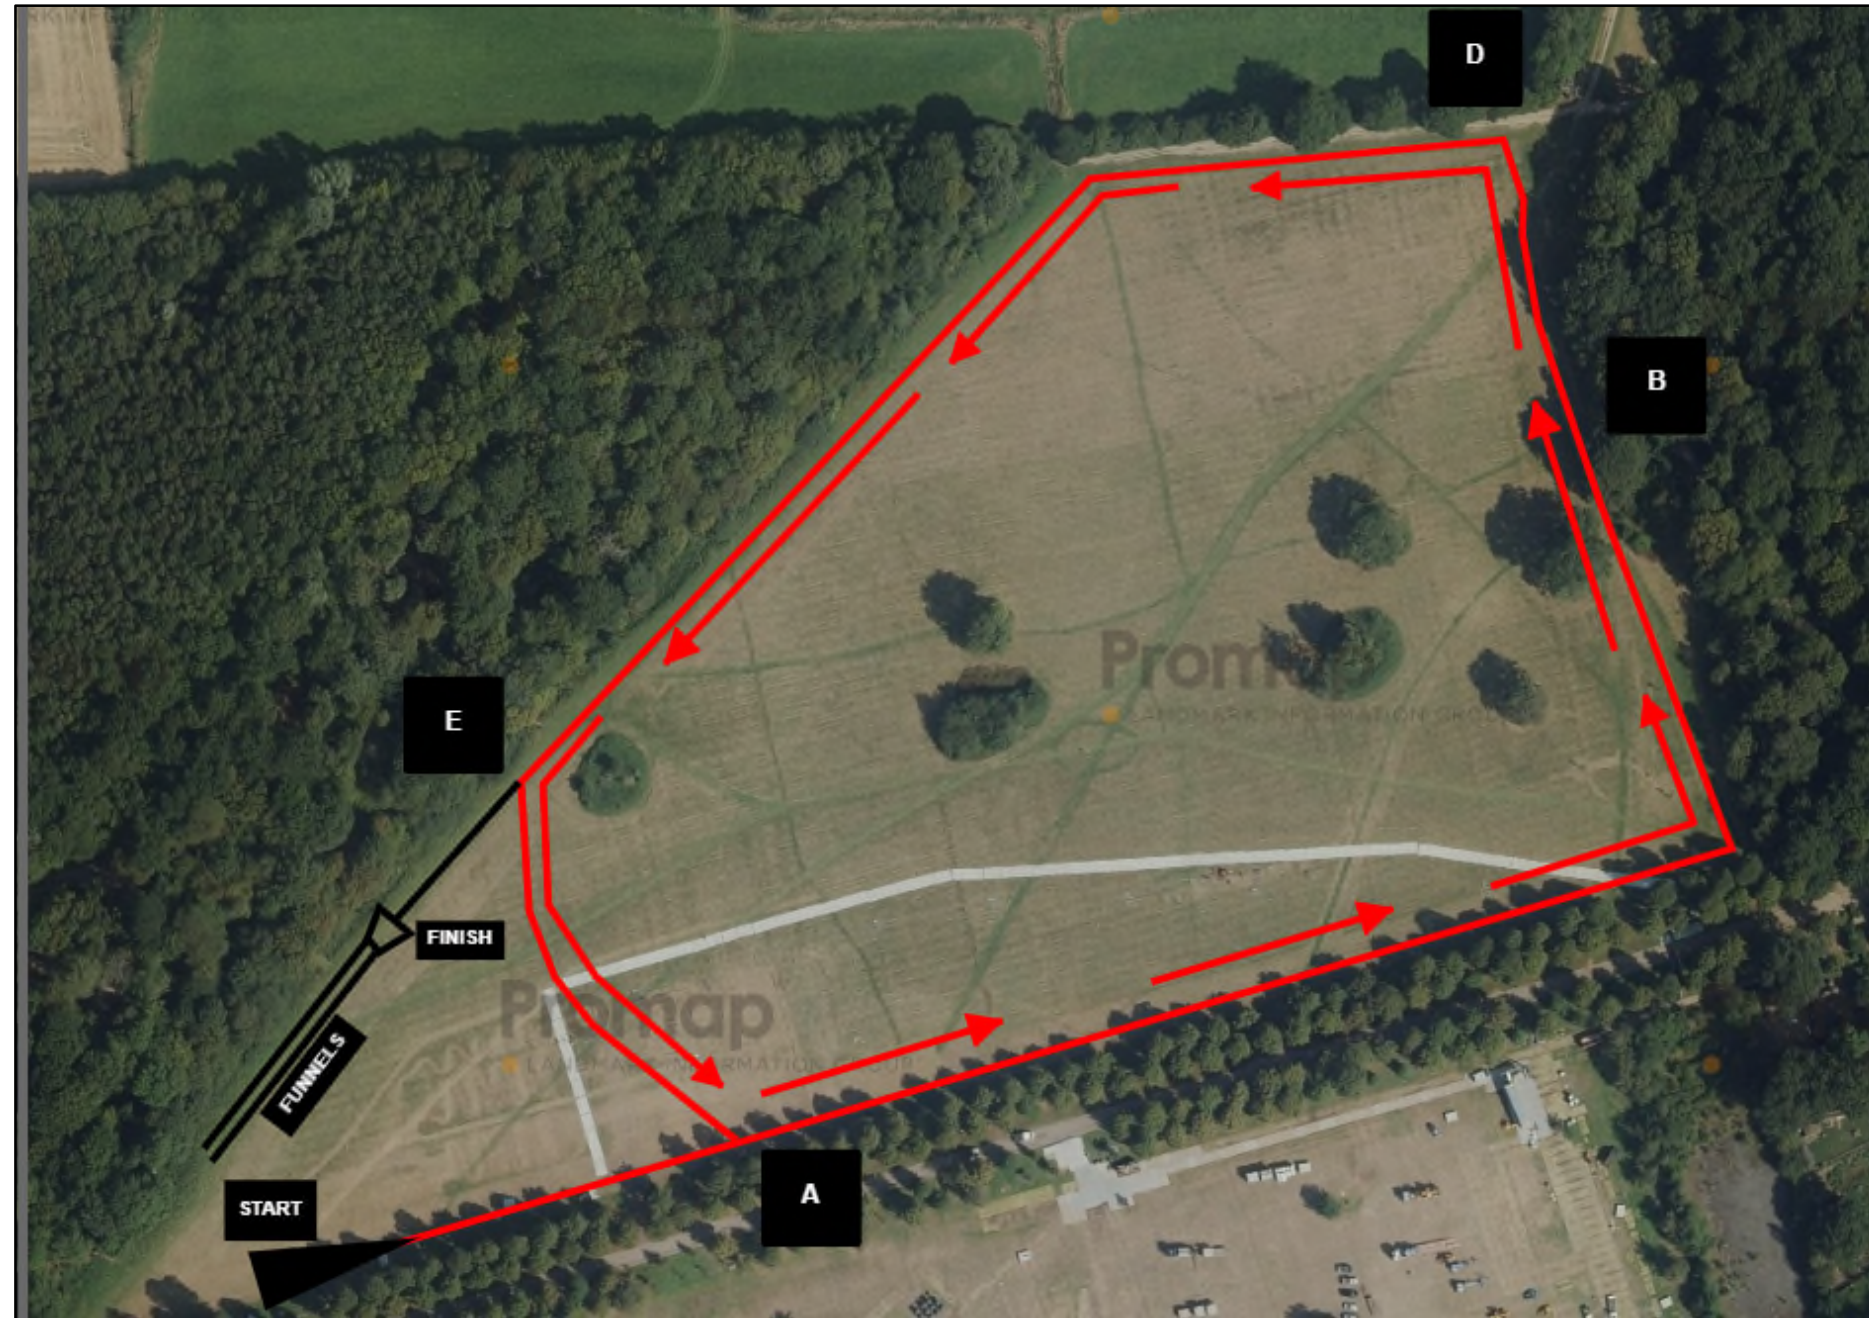

North West London Young Athletes League and
Fraternity Cup & Sorority Cup and Chingford League
Saturday 27 November 2021
Trent Park
Start and Finish Area

North West London Young Athletes League
Saturday 27 November 2021
Trent Park
Race 1 - Under 11 Boys and Under 11 Girls
Race 2 - Under 13 Boys and Under 13 Girls

Under 11 Boys and U11 Girls	Two red laps (Start – A – B – D – E – A – B – D – E - Finish)	2,000 metres (approx.)
Under 13 Boys and U13 Girls	Three red laps (Start – A – B – D – E – A – B – D – E - A – B – D – E - Finish)	3,000 metres (approx.)

4,000 metres (approx.)

North West London Young Athletes League
Saturday 27 November 2021
Trent Park
Race 4 - Under 17 Boys and Under 17 Girls

<p>Three blue laps (Start – A – B – C – D – E - A – B – C – D - E - A – B – C – D – E - Finish)</p>	<p>5,000 metres (approx.)</p>
---	-------------------------------

Fraternity Cup & Sorority Cup and Chingford League
Saturday 27 November 2021
Trent Park

<p>One blue lap and two red laps (Start – A – B – C – D – E – A – B – C – D – F – D – E – A – B – C – D – F – D – E – Finish)</p>	<p>8,000 metres (approx.)</p>
---	-----------------------------------