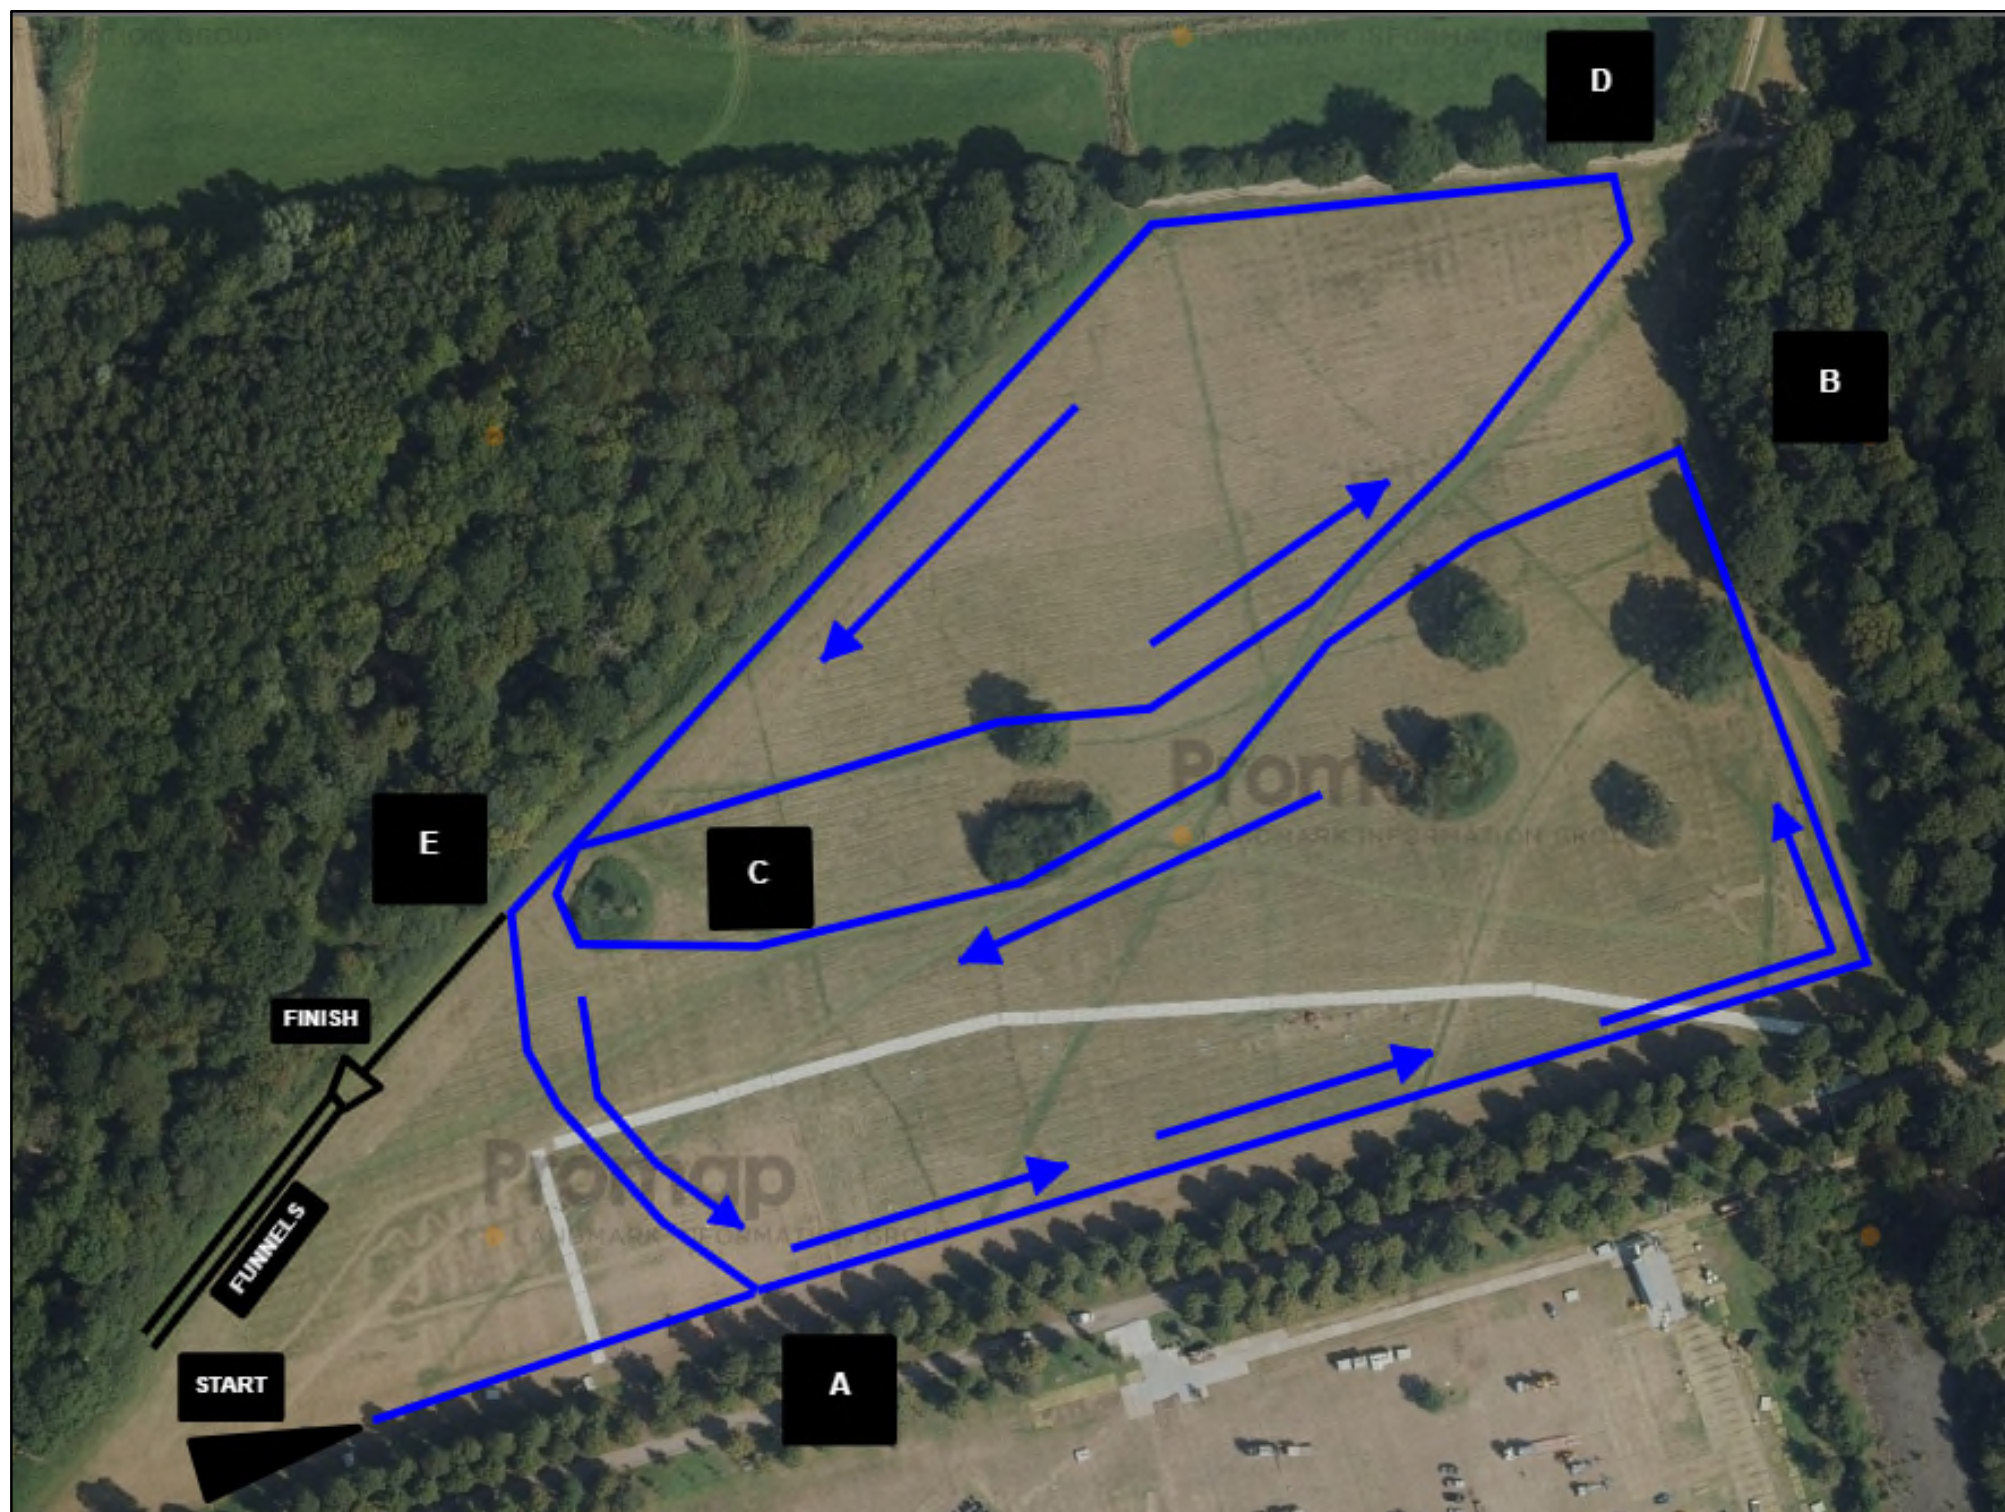

Under 11 Boys and U11 Girls	Two red laps (Start – A – B – D – E – A – B – D – E - Finish)	2,000 metres (approx.)
Under 13 Boys and U13 Girls	Three red laps (Start – A – B – D – E – A – B – D – E - A – B – D – E - Finish)	3,000 metres (approx.)

North West London Young Athletes League
Saturday 27 November 2021
Trent Park
Race 3 - Under 15 Boys and Under 15 Girls

One red lap and two blue laps
(Start – A – B – D – E – A – B – C – D – E – A – B – C – D – E - Finish)

4,000 metres (approx.)

North West London Young Athletes League
Saturday 27 November 2021
Trent Park
Race 4 - Under 17 Boys and Under 17 Girls

<p>Three blue laps (Start – A – B – C – D – E - A – B – C – D - E - A – B – C – D – E - Finish)</p>	<p>5,000 metres (approx.)</p>
---	-------------------------------

Fraternity Cup & Sorority Cup and Chingford League
Saturday 27 November 2021
Trent Park

<p>One blue lap and two red laps (Start – A – B – C – D – E – A – B – C – D – F – D – E – A – B – C – D – F – D – E – Finish)</p>	<p>8,000 metres (approx.)</p>
---	-----------------------------------