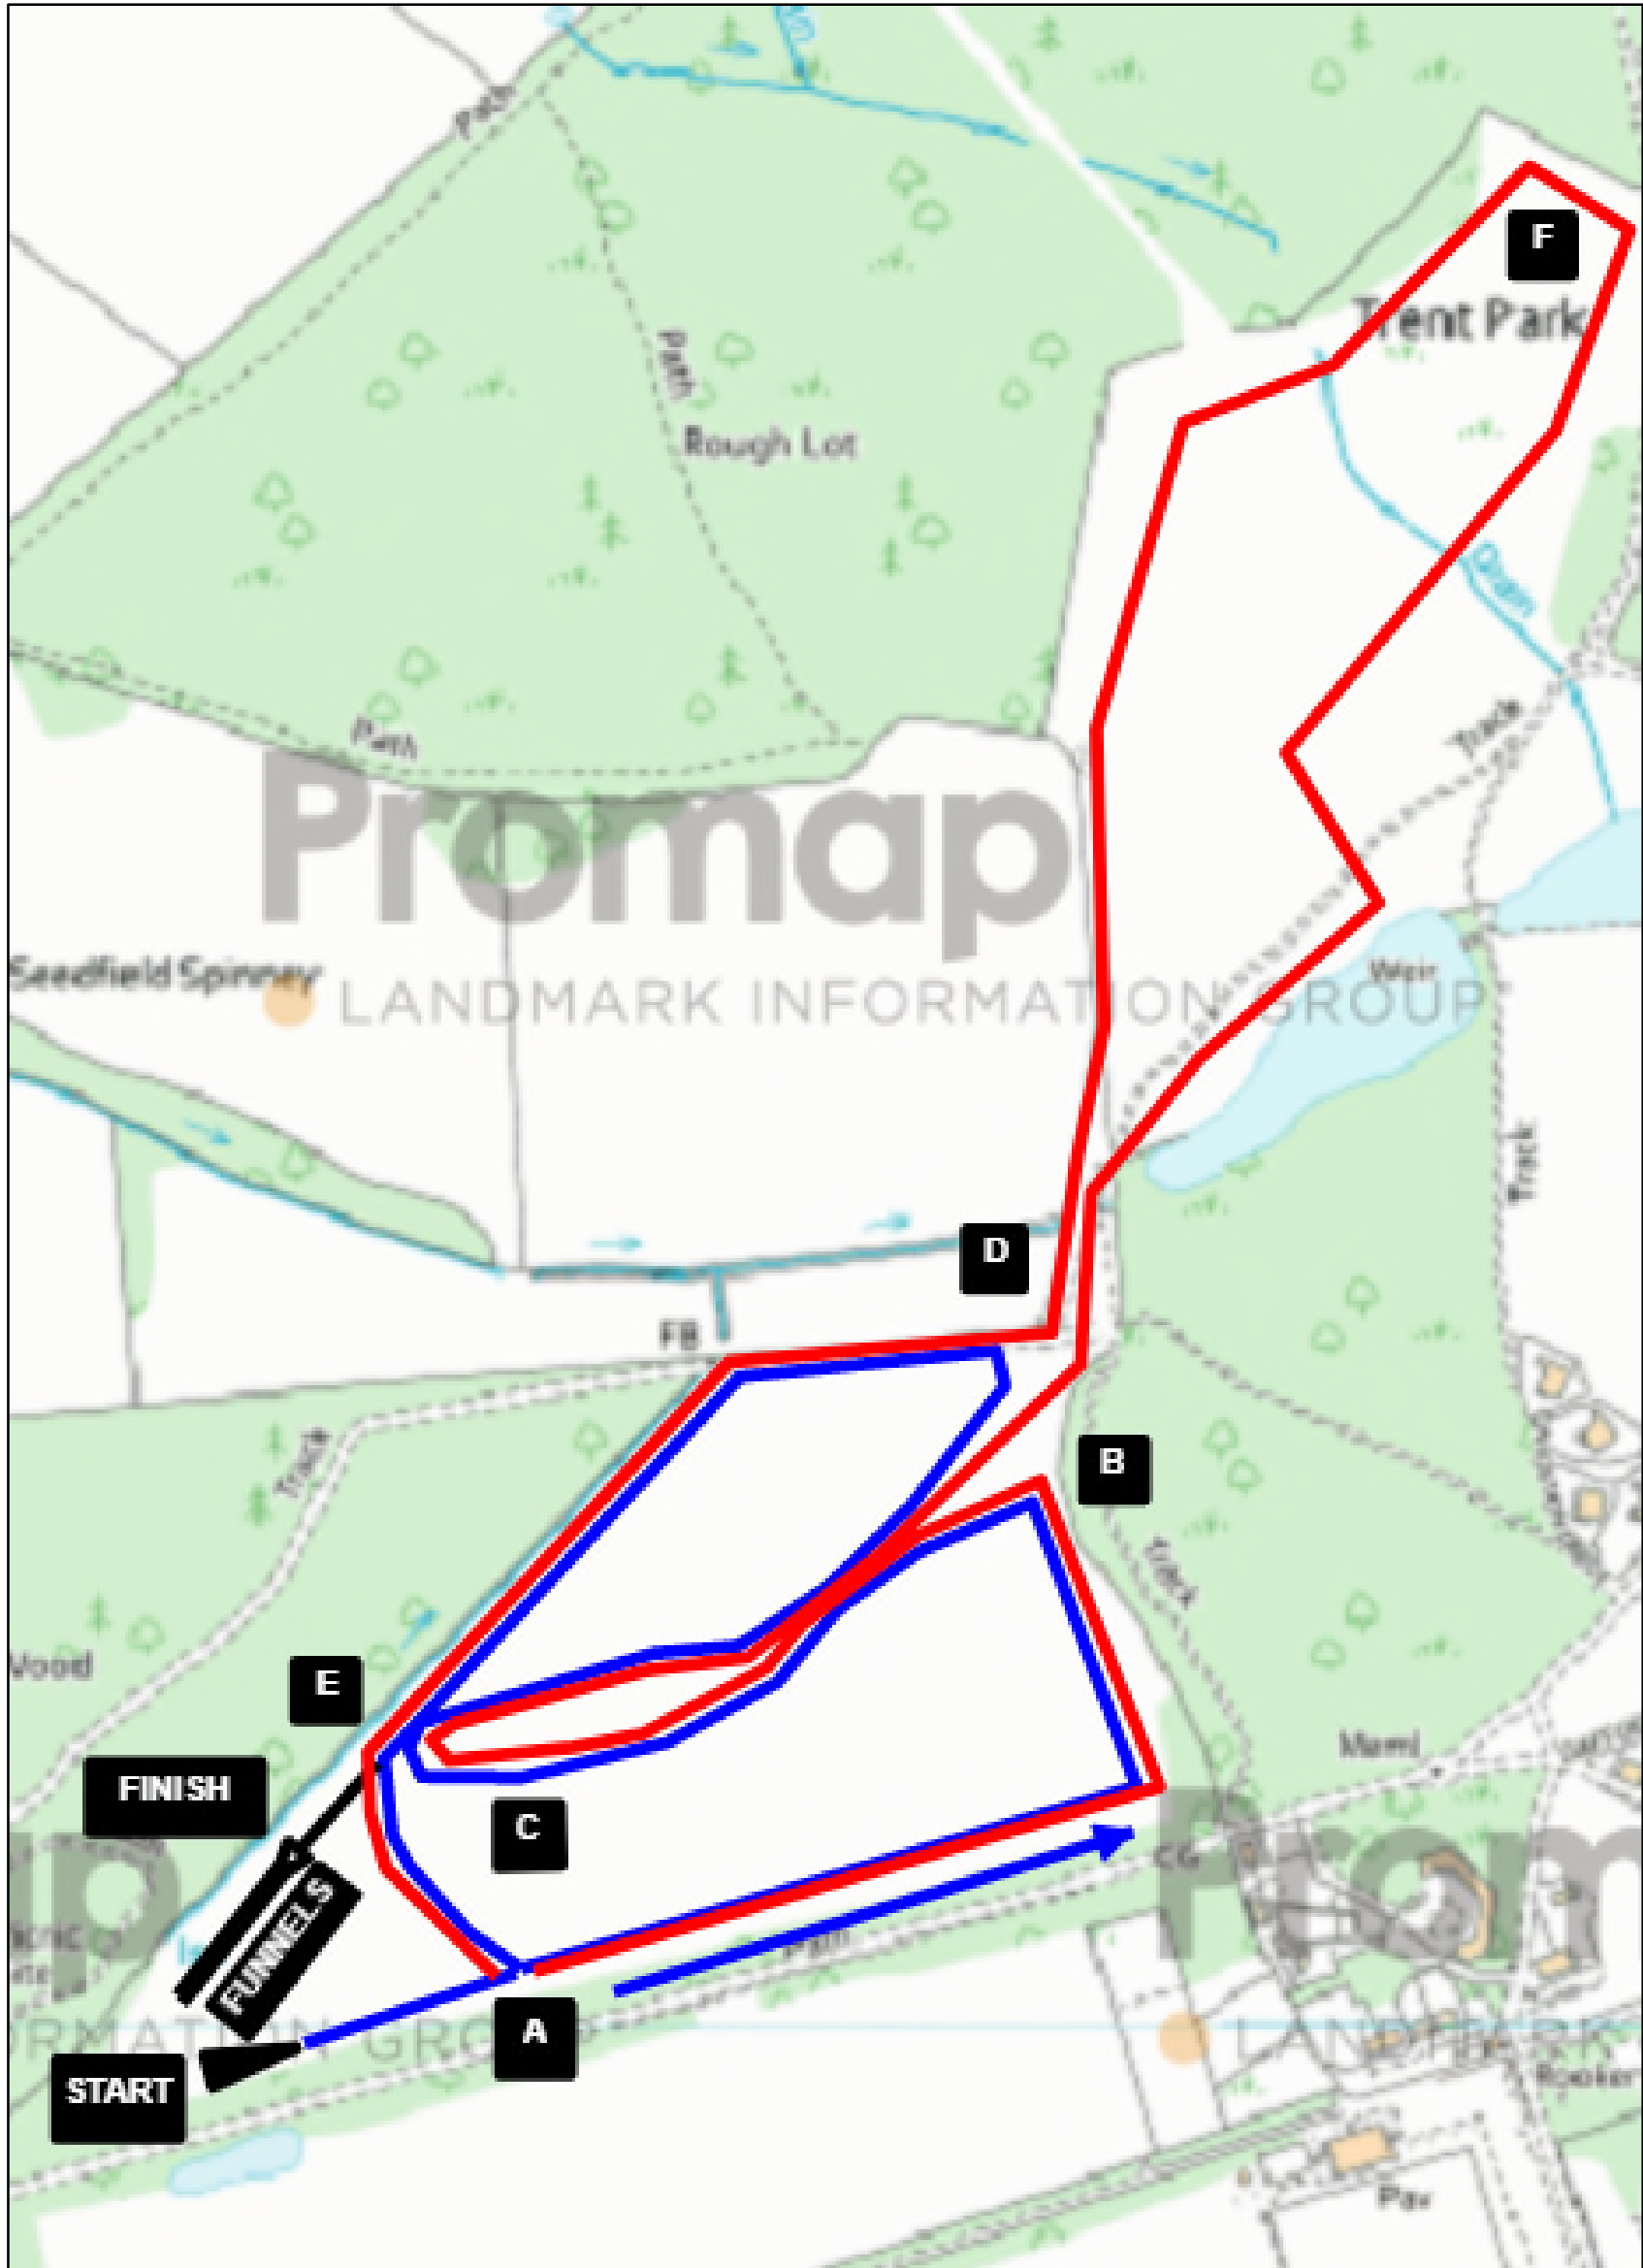

North West London Young Athletes League
Saturday 27 November 2021
Trent Park
Race 3 - Under 15 Boys and Under 15 Girls

One red lap and two blue laps
(Start – A – B – D – E – A – B – C – D – E – A – B – C – D – E - Finish)

4,000 metres (approx.)

North West London Young Athletes League
Saturday 27 November 2021
Trent Park
Race 4 - Under 17 Boys and Under 17 Girls

<p>Three blue laps (Start – A – B – C – D – E - A – B – C – D - E - A – B – C – D – E - Finish)</p>	<p>5,000 metres (approx.)</p>
---	-------------------------------

Fraternity Cup & Sorority Cup and Chingford League
Saturday 27 November 2021
Trent Park

<p>One blue lap and two red laps (Start – A – B – C – D – E – A – B – C – D – F – D – E – A – B – C – D – F – D – E – Finish)</p>	<p>8,000 metres (approx.)</p>
---	-----------------------------------

Post Codes (to be used in case of emergency)

- South West part of course
 (grid square A1) – EN4 0JZ
- South East Part of Course
 (Grid Square F1) – EN4 0PS
- Northern Part of Course
 (Grid Square F8) – EN4 0QA